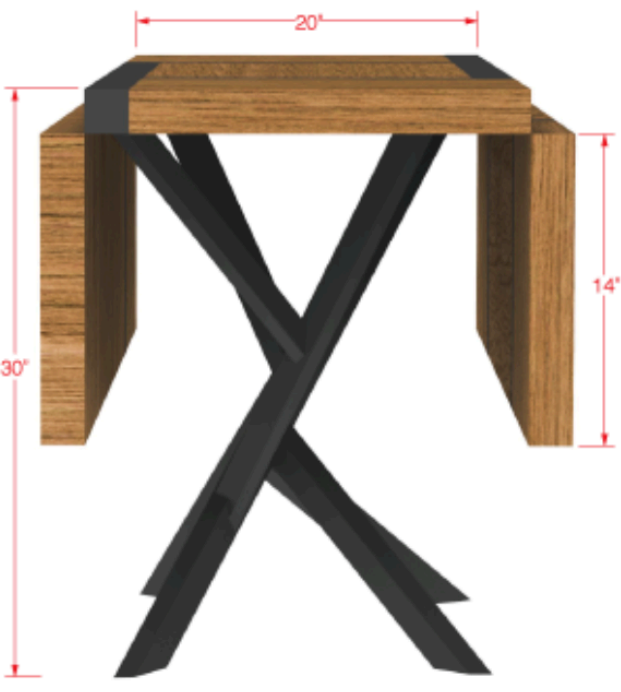

## BOOKSHELF AND DINING TABLE

Top View

Front View

This stunning bookshelf and dining table was the result of a true collaboration between homeowner, designer, The Golden Triangle and a very skilled cabinet maker: Modern Industry. Mika Wegner Avni of Designs by Mika enlisted us to craft companion pieces for two old Chinese scholar cabinets her client already owned and loved. How to reference (and respect) the past while making something new and functional? The first step: wanting to. Then working through all the details; identifying customer needs, suggesting possibilities, sketching, revising, making CAD drawings and eventually cutting wood and metal, assembling, and installing the final product.

The furniture that comes out of this process is "pure", much like traditional Chinese furniture. No veneers or shortcuts, just honest, solid materials that will last forever. The table has fractal legs that mimic the angles of Chinese cracked ice lattice (our favorite). The final design includes two large leaves that fold down, allowing the table to be tucked against a wall and used as a server during parties. The solid Walnut used for both pieces was lightly bleached and then sealed in a dull lacquer to produce a casual but luxurious feel.