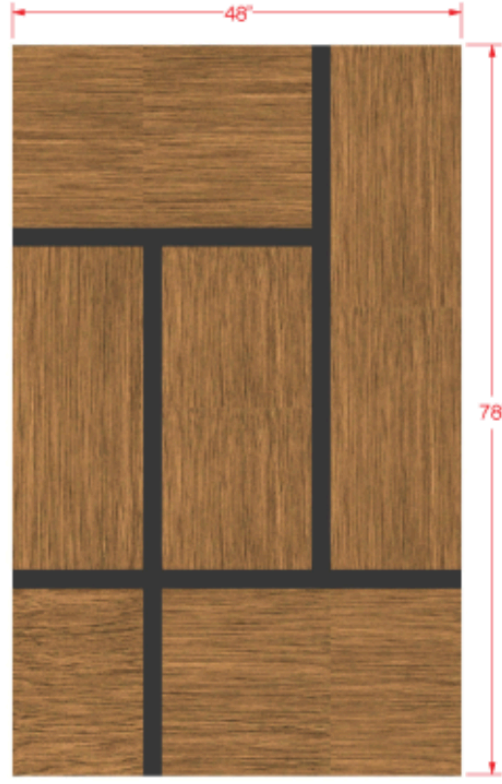

THE GOLDEN TRIANGLE

FEBRUARY 2018

BOOKSHELF AND DINING TABLE

This stunning bookshelf and dining table was the result of a true collaboration between homeowner, designer, The Golden Triangle and a very skilled cabinet maker: Modern Industry. Mika Wegner Avni of Designs by Mika enlisted us to craft companion pieces for two old Chinese scholar cabinets her client already owned and loved. How to reference (and respect) the past while making something new and functional? The first step: wanting to. Then working through all the details; identifying customer needs, suggesting possibilities, sketching, revising, making CAD drawings and eventually cutting wood and metal, assembling, and installing the final product.

The furniture that comes out of this process is "pure", much like traditional Chinese furniture. No veneers or shortcuts, just honest, solid materials that will last forever. The table has fractal legs that mimic the angles of Chinese cracked ice lattice (our favorite). The final design includes two large leaves that fold down, allowing the table to be tucked against a wall and used as a server during parties. The solid Walnut used for both pieces was lightly bleached and then sealed in a dull lacquer to produce a casual but luxurious feel.